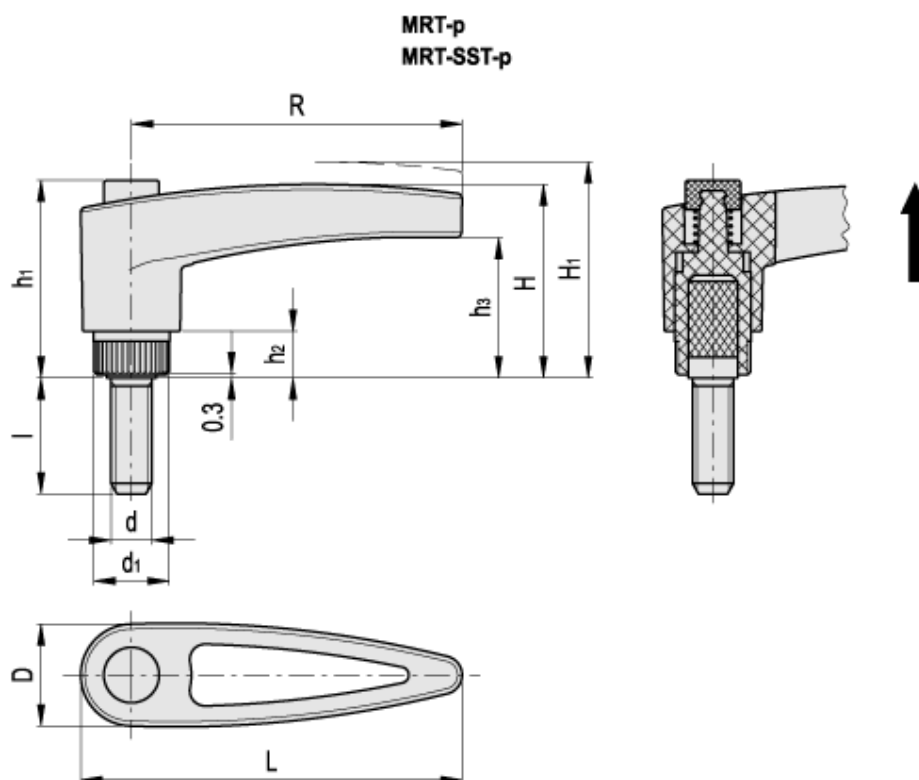

Article number: 23051403152
Description: E+G Adjustable handle
MRT.42-p M6x30-C2, orange push-button

Measures

$D = 16$	$L = 51.0$
$d = M6$	$R = 43.0$
$d_1 = 12.0$	
$H = 28$	
$H_1 = 31.5$	
$h_1 = 29$	
$h_2 = 6$	
$h_3 = 21.5$	